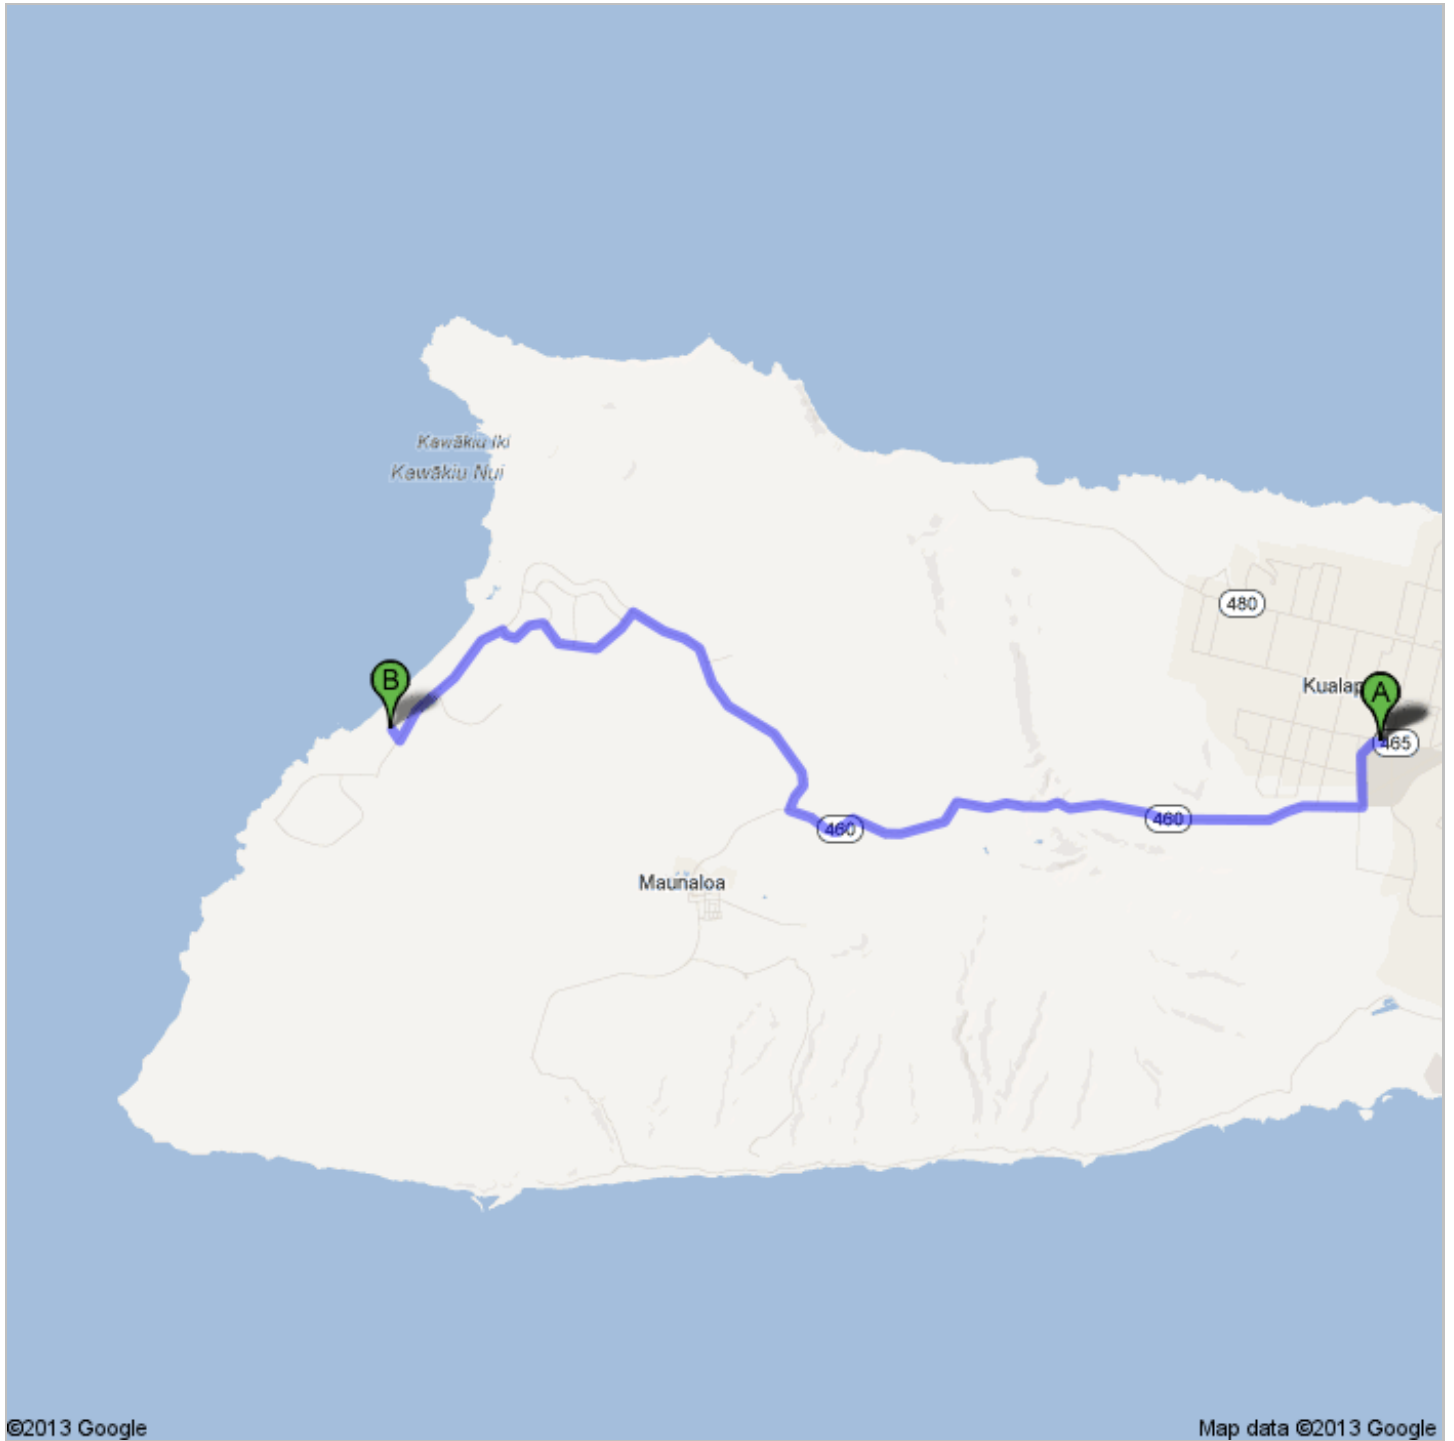

Directions to 243 Papapa Pl, Maunaloa, HI 96770

14.2 mi – about 35 mins

Note: Depart airport via the "back way" past the Alamo Car Return to stop sign then left on to Launui St. Actual travel time is closer to 20 minutes.

 Airport Loop

-
- | | | |
|--|--|----------------------------|
| 1. | Head west on Airport Loop
About 2 mins | go 0.7 mi
total 0.7 mi |
| 2. | Continue straight onto Launui St | go 0.1 mi
total 0.9 mi |
|  | 3. Turn right onto HI-460/Mauna Loa Hwy
About 16 mins | go 6.6 mi
total 7.5 mi |
|  | 4. Turn right onto Kalua Koi Rd
About 8 mins | go 3.1 mi
total 10.6 mi |
|  | 5. Turn left onto Pa Loa Loop
About 5 mins | go 1.8 mi
total 12.4 mi |
|  | 6. Turn left onto Kalua Koi Rd
About 4 mins | go 1.7 mi
total 14.1 mi |
|  | 7. Turn right onto Papapa Pl
Destination will be on the left | go 0.2 mi
total 14.2 mi |